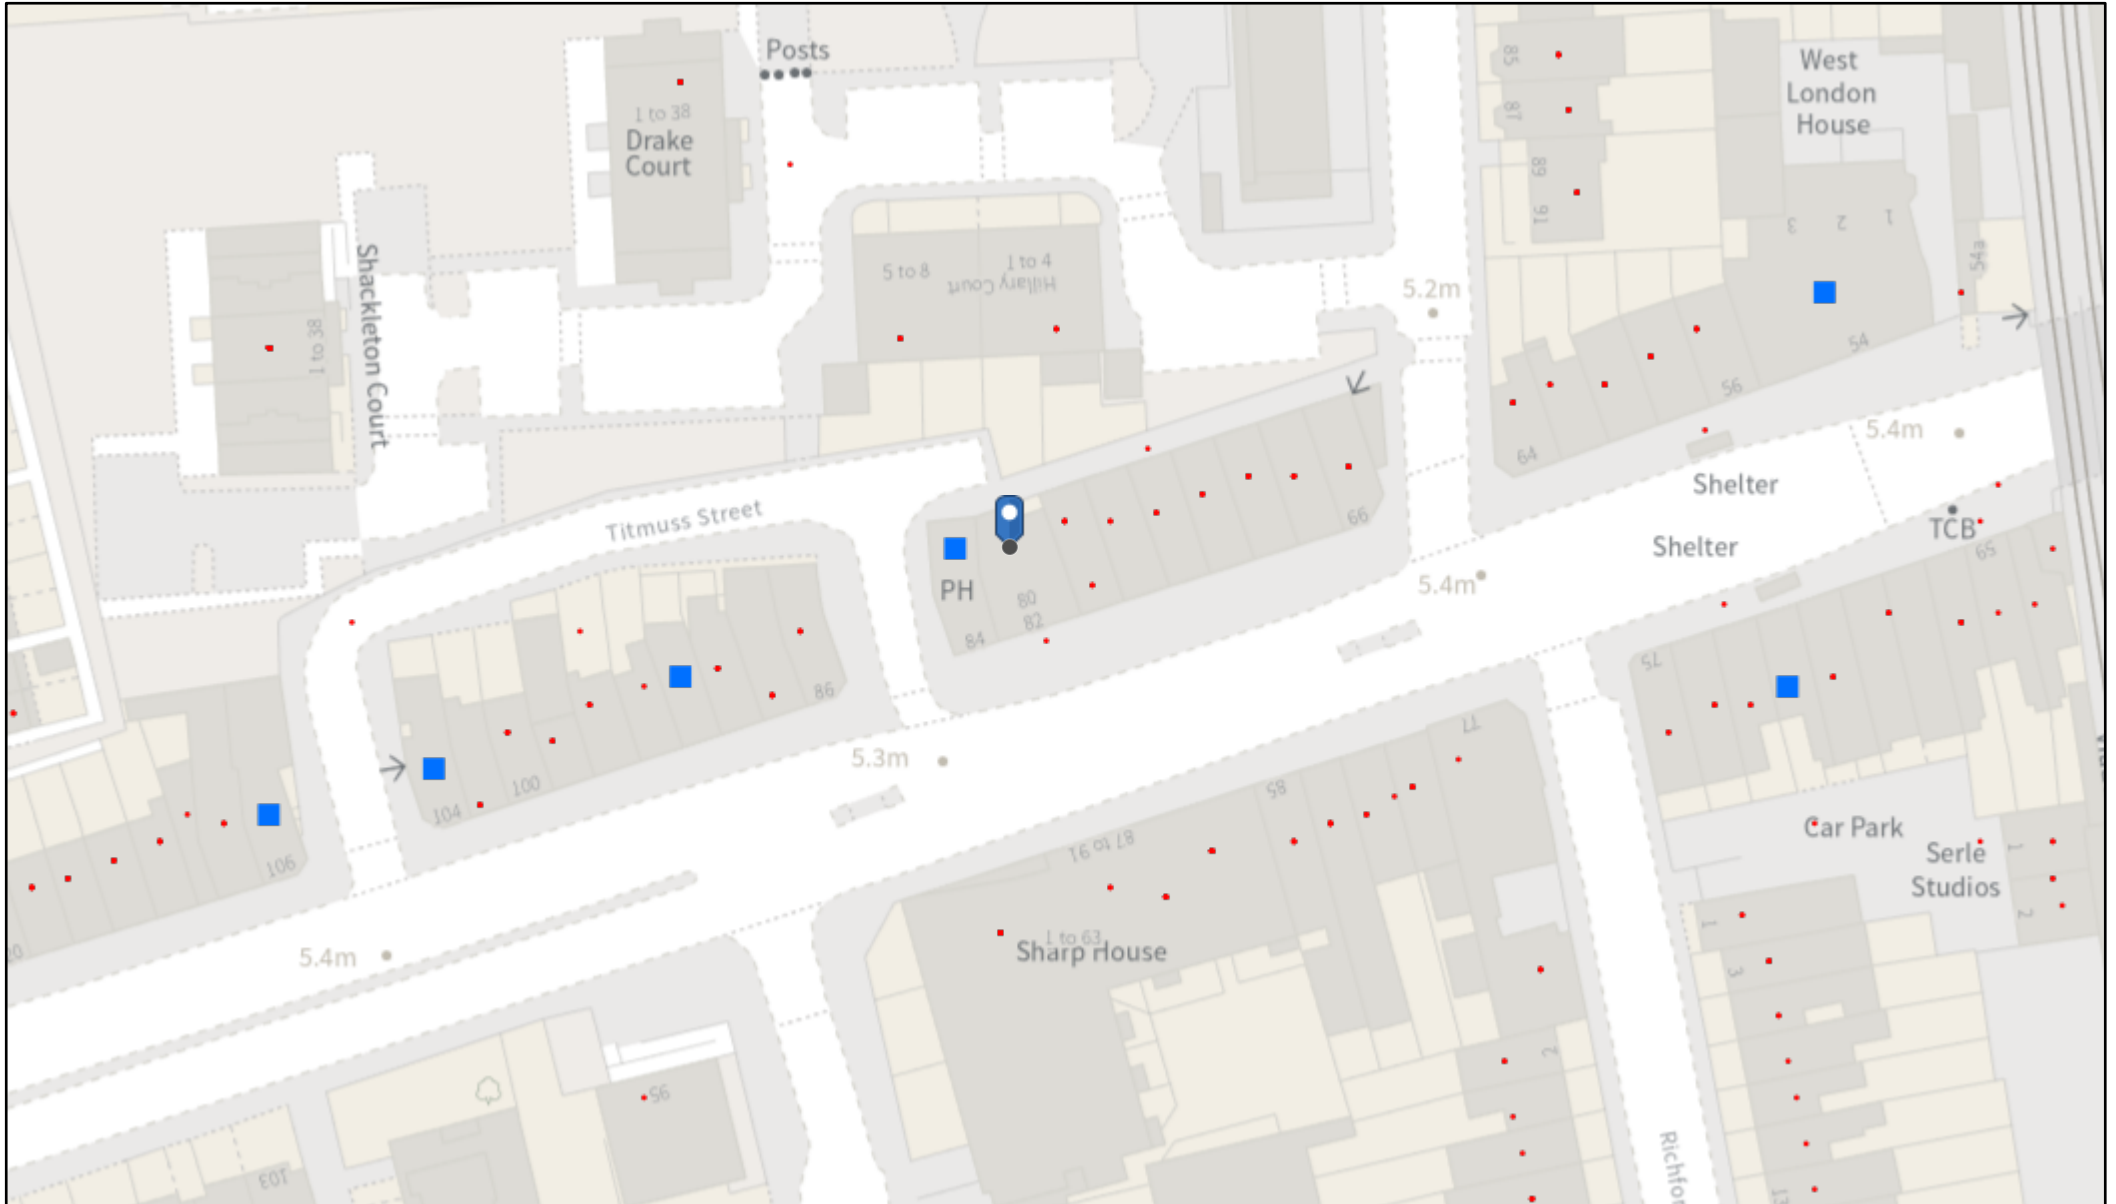

# eGIS Web Map

20/12/2023, 12:56:46

LICENCE NO	TRADING AS	ADDRESS	ACTIVITY	Monday to Sunday	Monday	Tuesday	Wednesday	Thursday	Friday	Saturday	Sunday
2022/00458/LAPR	Olivadolce	106 Goldhawk Road W12 8HD	Sale of Alcohol Off the Premises		08:00:00 - 23:00:00	08:00:00 - 23:00:00	08:00:00 - 23:00:00	08:00:00 - 23:00:00	08:00:00 - 23:00:00	08:00:00 - 23:00:00	10:00:00 - 22:30:00
2019/01602/LAPR	Bertotti Pure Italian	104 Goldhawk Road W12 8HD	Sale of Alcohol On and Off the Premises		09:00:00 - 23:00:00	09:00:00 - 23:00:00	09:00:00 - 23:00:00	09:00:00 - 23:00:00	09:00:00 - 23:00:00	09:00:00 - 23:00:00	09:00:00 - 23:00:00
2021/00823/LAPR	Jazz	69 Goldhawk Road W12 8EG	Sale of Alcohol Off the Premises		11:00:00 - 23:00:00	11:00:00 - 23:00:00	11:00:00 - 23:00:00	11:00:00 - 23:00:00	11:00:00 - 23:00:00	11:00:00 - 23:00:00	11:00:00 - 22:30:00
2005/03137/LAPRTV	The Shepherd & Flock	84 Goldhawk Road W12 8HA	Playing of Recorded Music		10:00:00 - 00:00:00	10:00:00 - 00:00:00	10:00:00 - 00:00:00	10:00:00 - 00:00:00	10:00:00 - 01:00:00	10:00:00 - 01:00:00	10:00:00 - 00:00:00
			Sale of Alcohol On and Off the Premises		10:00:00 - 00:00:00	10:00:00 - 00:00:00	10:00:00 - 00:00:00	10:00:00 - 00:00:00	10:00:00 - 01:00:00	10:00:00 - 01:00:00	10:00:00 - 00:00:00
2023/01280/LAPR	Sainsbury's	Brooklyn House 54 Goldhawk Road W12 8HA	Sale of Alcohol Off the Premises	09:00:00 - 23:00:00							
2017/00055/LAPR	Hamer Restaurant	92 Goldhawk Road W12 8HD	Performance of Dance		10:00:00 - 00:00:00	10:00:00 - 00:00:00	10:00:00 - 00:00:00	10:00:00 - 00:00:00	10:00:00 - 00:30:00	10:00:00 - 00:30:00	10:00:00 - 00:00:00
			Performance of Live Music		10:00:00 - 00:00:00	10:00:00 - 00:00:00	10:00:00 - 00:00:00	10:00:00 - 00:00:00	10:00:00 - 00:30:00	10:00:00 - 00:30:00	10:00:00 - 00:00:00
			Playing of Recorded Music		10:00:00 - 00:00:00	10:00:00 - 00:00:00	10:00:00 - 00:00:00	10:00:00 - 00:00:00	10:00:00 - 00:30:00	10:00:00 - 00:30:00	10:00:00 - 00:00:00
			Entertainment Similar to Music or Dance		10:00:00 - 00:00:00	10:00:00 - 00:00:00	10:00:00 - 00:00:00	10:00:00 - 00:00:00	10:00:00 - 00:30:00	10:00:00 - 00:30:00	10:00:00 - 00:00:00
			Provision of Late Night Refreshment		23:00:00 - 00:00:00	23:00:00 - 00:00:00	23:00:00 - 00:00:00	23:00:00 - 00:00:00	23:00:00 - 00:30:00	23:00:00 - 00:30:00	23:00:00 - 00:00:00
			Sale of Alcohol On and Off the Premises		10:00:00 - 00:00:00	10:00:00 - 00:00:00	10:00:00 - 00:00:00	10:00:00 - 00:00:00	10:00:00 - 00:30:00	10:00:00 - 00:30:00	10:00:00 - 00:00:00